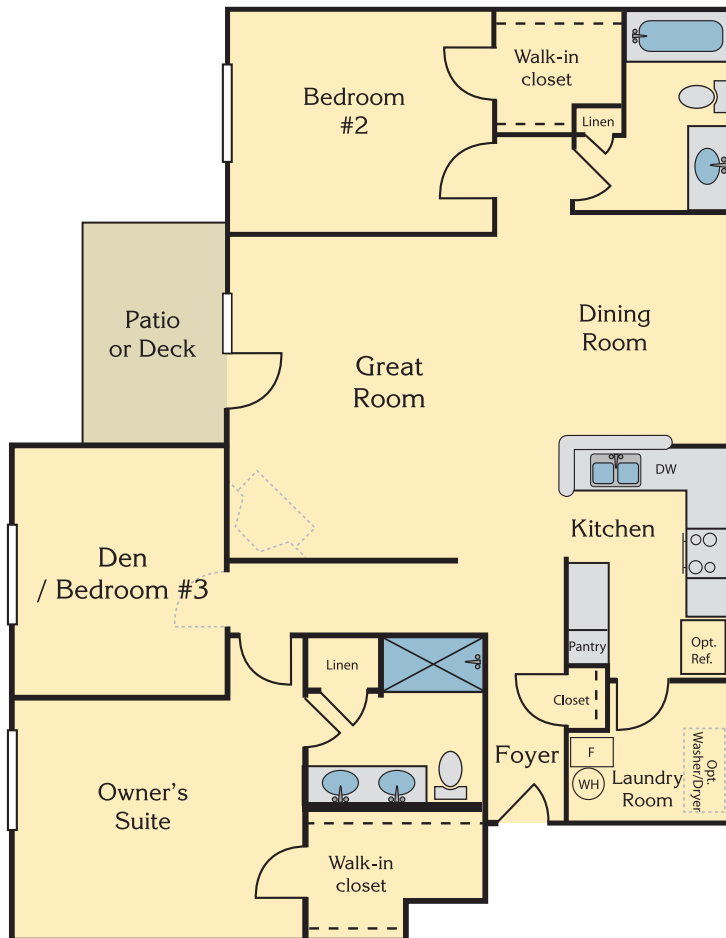

Hills invites you to enjoy all the benefits of homeownership- *without the hassles.*

Bradford
COMMONS

The Prescott

Two Bedroom, Two Bath + Den / Third Bedroom
1,370 square feet

Bring this page with you when you visit our decorated models!

Inside Your Home

- Spacious and open living area
- Cathedral ceilings (top floor homes)
- Den or optional third bedroom
- Large Owner's Suite with walk-in closet and private bathroom with step-in shower and dual vanity
- Lots of kitchen cabinet space, including a pantry cabinet
- Breakfast bar ideal for entertaining
- Real laundry room (not a closet!) located off the kitchen
- Patio or wood deck