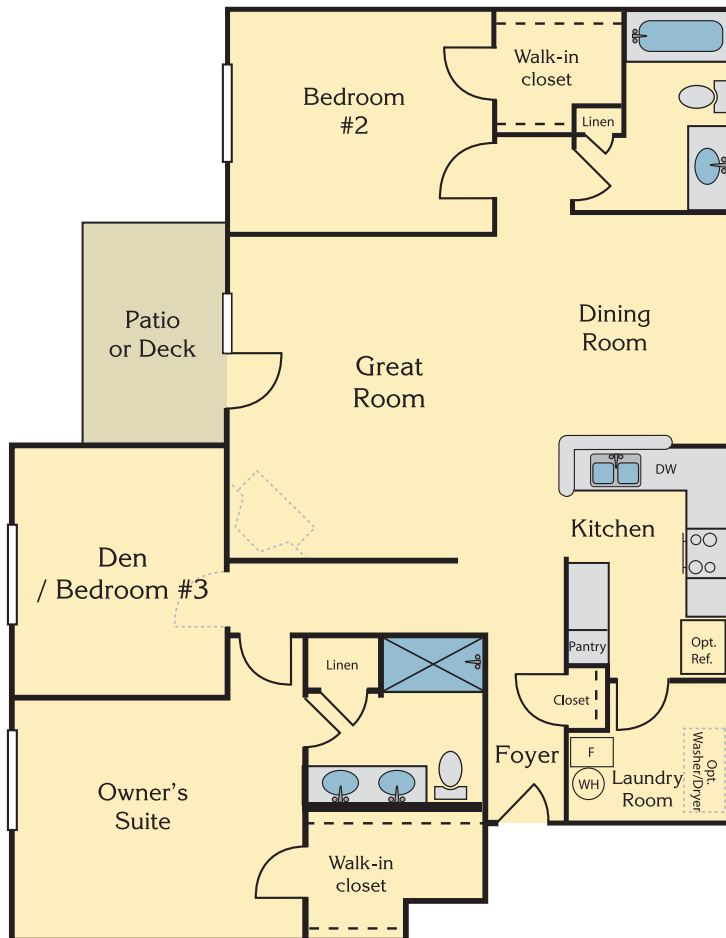

Hills invites you to enjoy all the benefits of homeownership- *without the hassles.*

CITATION POINTE

The Prescott

Two Bedroom, Two Bath + Den / Third Bedroom
1,370 square feet

Bring this page with you when you visit our decorated models!

Inside Your Home

- Spacious and open living area
- Cathedral ceilings (top floor homes)
- Den or optional third bedroom
- Large Owner's Suite with walk-in closet and private bathroom with step-in shower and dual vanity
- Lots of kitchen cabinet space, including a pantry cabinet
- Breakfast bar ideal for entertaining
- Real laundry room (not a closet!) located off the kitchen
- Patio or wood deck