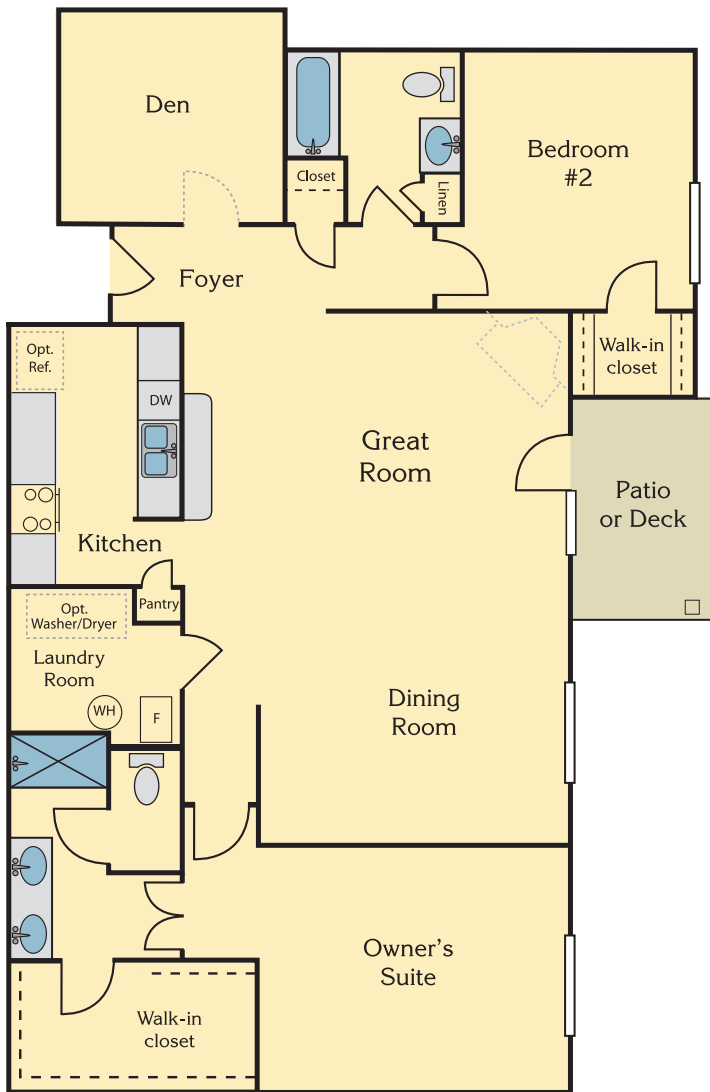

Hills invites you to enjoy all the benefits of homeownership- *without the hassles.*

CITATION POINTE

The Sheridan

Two Bedroom, Two Bath + Den · 1,490 square feet

Bring this page with you when you visit our decorated models!

Inside Your Home

- Spacious and open living area
- Den ideal for office or hobby room
- Optional tray ceiling and columns in the dining room
- Large Owner's Suite with huge walk-in closet, step-in shower, dual vanities, and private toilet room
- Lots of kitchen cabinet space, including a pantry cabinet
- Breakfast bar ideal for entertaining
- Real laundry room
- Patio or wood deck